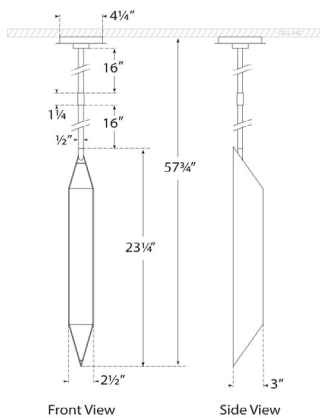

Ophelion Mini Narrow Pendant

KW5720BZ-ALB

Materials Shown

Bronze With Alabaster

Available in

**Antique-Burnished Brass With
Alabaster**

Bronze With Alabaster

Polished Nickel With Alabaster

Dimensions

O/A Height: 57.75"

Fixture Height: 23.5"

Min. Custom Height: 29.5"

Width: 3.25"

Canopy: 4.25" Square

Socket

Dedicated LED

Wattage

18w (1500lm)

Weight

8 lbs