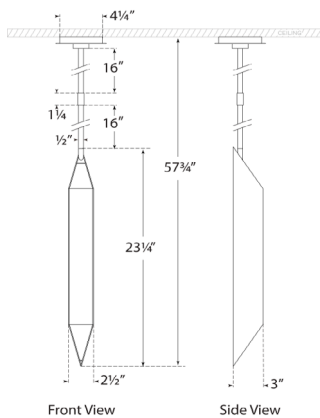

Ophelion Mini Narrow Pendant

KW5720AB-ALB

Materials Shown

Antique-Burnished Brass With Alabaster

Available in

Antique-Burnished Brass With Alabaster

Bronze With Alabaster

Polished Nickel With Alabaster

Dimensions

O/A Height: 57.75"

Fixture Height: 23.5"

Min. Custom Height: 29.5"

Width: 3.25"

Canopy: 4.25" Square

Socket

Dedicated LED

Wattage

18w (1500lm)

Weight

8 lbs